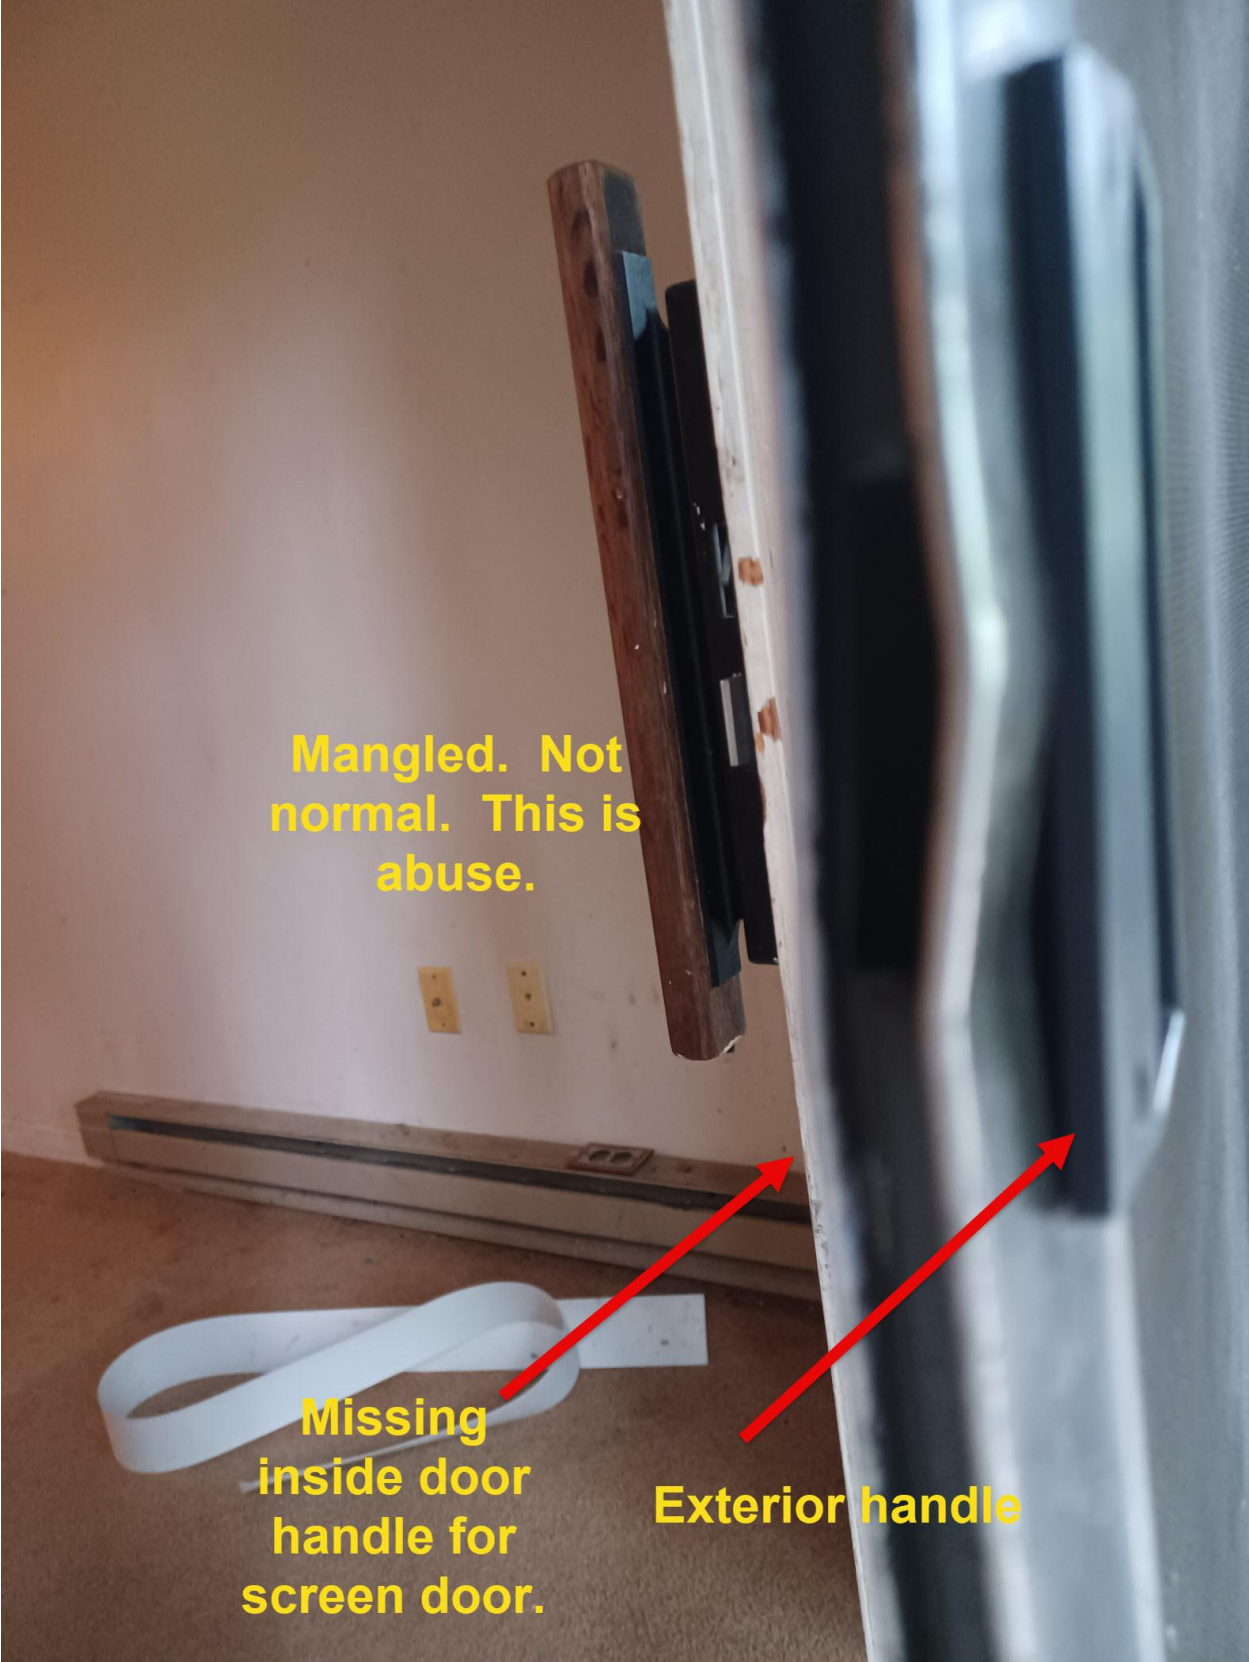

Hard to see here but this black handle is on the exterior side of the screen door. The interior side is broken off.

Mangled. Not normal. This is abuse.

Missing inside door handle for screen door.

Exterior handle

**All bins
missing on
inside door**

Refrigerator door handle broken off. Arrows show where mounting holes are located.